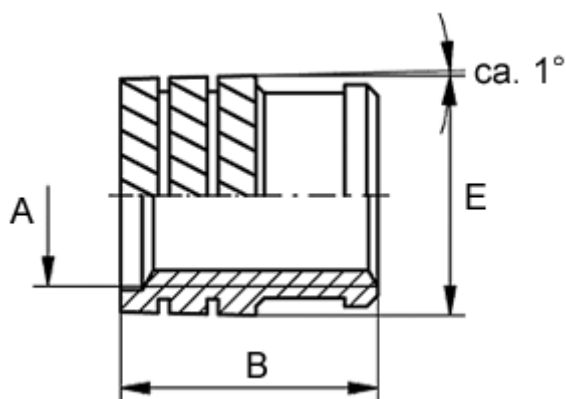

Data Sheet

Article number: 12850000050800
Description: KLEE-coil 850 000 050.800
M5 Brass

Measures

Female thread A	= M5
Length B	= 8.3
Min distance to edge	= 2.5
Outer diameter E	= 6.60
Recommended bore diameter	= 6.2
Type	= 850 000 050.800